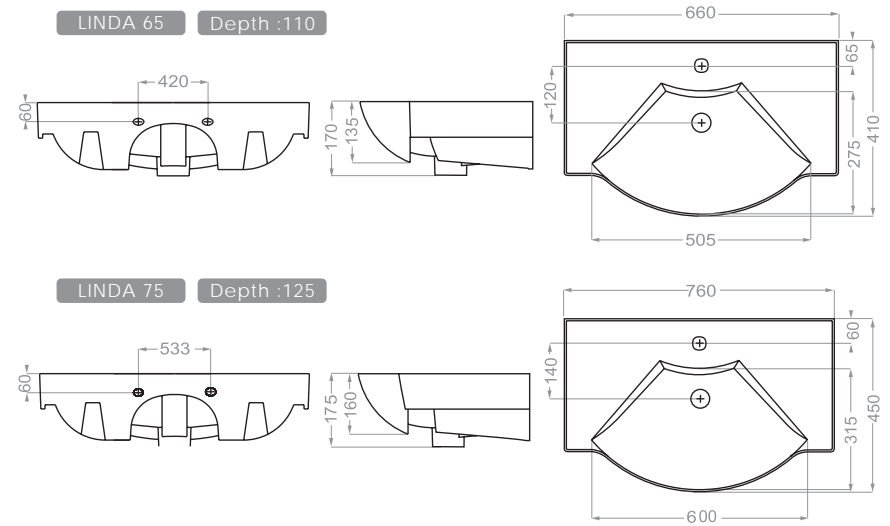

Technical Information (mm)

FLORA 50 Depth : 120

Technical Information (mm)

FLORA 60 Depth :130

Technical Information (mm)

Depth :105

Technical Information (mm)

GRAVITY 60 Depth :120

Technical Information (mm)

GRAVITY 75 Depth :105

Technical Information (mm)

HELIA 65 Depth :130

HELIA 75 Depth :135

Technical Information (mm)

Technical Information (mm)

LIUNA 50 Depth : 100

Technical Information (mm)

LIUNA 65 Depth :115

LIUNA 75 Depth :115

Technical Information (mm)

Depth :105

Technical Information (mm)

Depth :130

Technical Information (mm)