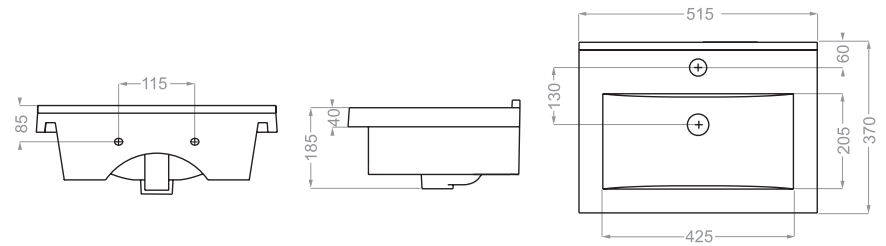

Depth :115

Technical Information (mm)

DORNA 70 Depth : 115

DORNA 100

Technical Information (mm)

Depth :110

Technical Information (mm)

Depth :105

Technical Information (mm)

FLORA 50 Depth : 120

Technical Information (mm)

FLORA 60 Depth :130

Technical Information (mm)

Depth :105

Technical Information (mm)

GRAVITY 60 Depth :120