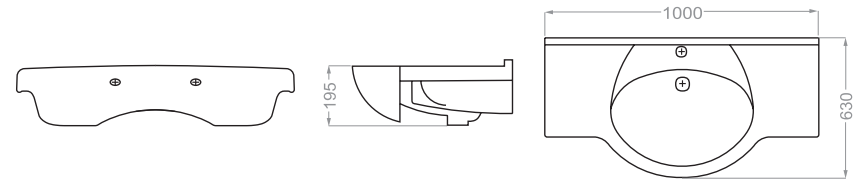

Technical Information (mm)

DORNA 70 Depth : 115

DORNA 100