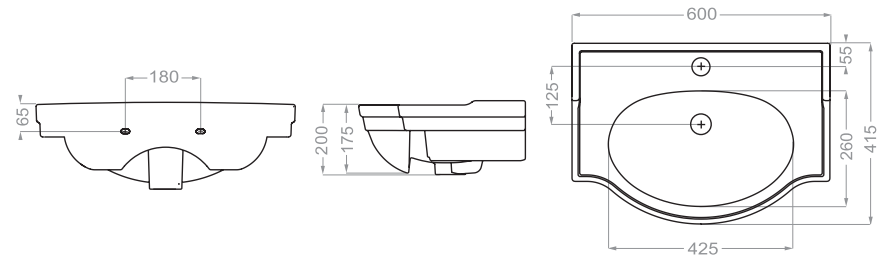

Technical Information (mm)

GRAVITY 75 Depth :105

Technical Information (mm)

HELIA 65 Depth :130

HELIA 75 Depth :135

Technical Information (mm)

Technical Information (mm)

LIUNA 50 Depth : 100

Technical Information (mm)

LIUNA 65 Depth :115

LIUNA 75 Depth :115

Technical Information (mm)

Depth :105

Technical Information (mm)

Depth :130

Technical Information (mm)

Depth :95

Technical Information (mm)

Depth :120

Technical Information (mm)

Depth:100

Technical Information (mm)

Depth :95

Technical Information (mm)