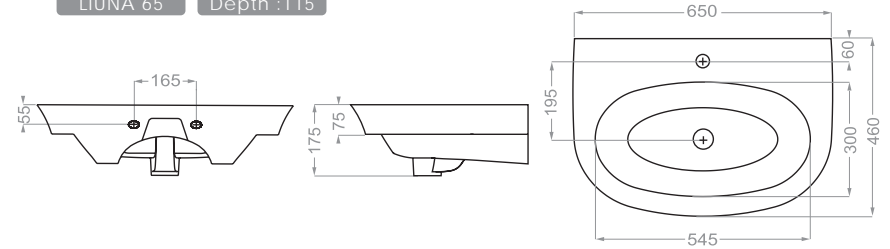

Technical Information (mm)

FLORA 50 Depth : 120

Technical Information (mm)

FLORA 60 Depth :130

Technical Information (mm)

Depth :105

Technical Information (mm)

GRAVITY 60 Depth :120

Technical Information (mm)

GRAVITY 75 Depth :105

Technical Information (mm)

HELIA 65 Depth :130

HELIA 75 Depth :135

Technical Information (mm)

Technical Information (mm)

LIUNA 50 Depth : 100

Technical Information (mm)

LIUNA 65 Depth :115

LIUNA 75 Depth :115

Technical Information (mm)

Depth :105

Technical Information (mm)

Depth :130

Technical Information (mm)