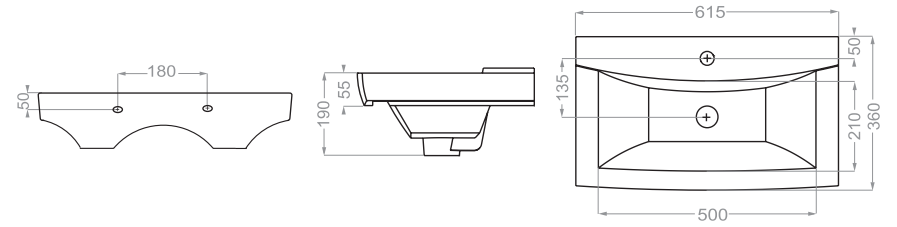

Technical Information (mm)

Depth :115