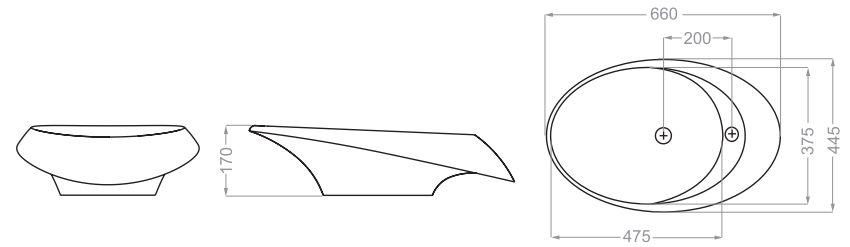

Depth :115

Technical Information (mm)

DORNA 70 Depth : 115

DORNA 100

Technical Information (mm)

Depth :110

Technical Information (mm)

Depth :105

Technical Information (mm)

FLORA 50 Depth : 120

Technical Information (mm)

FLORA 60 Depth :130

Technical Information (mm)

Depth :105

Technical Information (mm)

GRAVITY 60 Depth :120