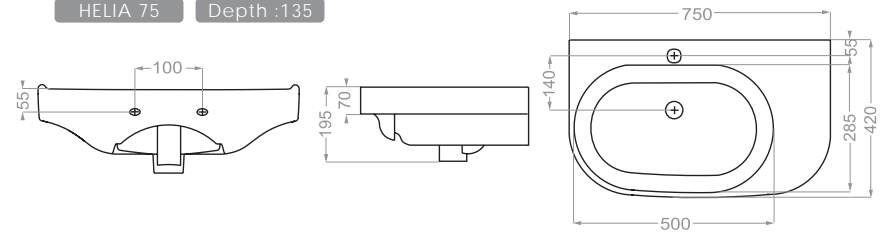

Technical Information (mm)

FLORA 50 Depth : 120

Technical Information (mm)

FLORA 60 Depth :130

Technical Information (mm)

Depth :105

Technical Information (mm)

GRAVITY 60 Depth :120

Technical Information (mm)

GRAVITY 75 Depth :105

Technical Information (mm)

HELIA 65 Depth :130

HELIA 75 Depth :135

Technical Information (mm)

Technical Information (mm)

LIUNA 50 Depth : 100

Technical Information (mm)

LIUNA 65 Depth :115

LIUNA 75 Depth :115

Technical Information (mm)

Depth :105

Technical Information (mm)

Depth :130

Technical Information (mm)

Depth :95

Technical Information (mm)

Depth :120

Technical Information (mm)

Depth:100

Technical Information (mm)

Depth :95

Technical Information (mm)