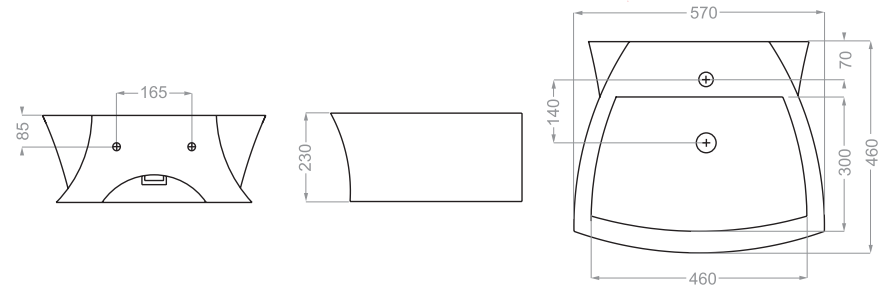

Technical Information (mm)

OPAL 55   Depth :125