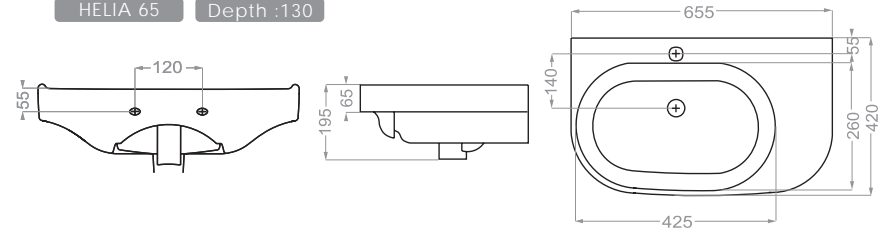

Technical Information (mm)

FLORA 50 Depth : 120

Technical Information (mm)

FLORA 60 Depth :130

Technical Information (mm)

Depth :105

Technical Information (mm)

GRAVITY 60 Depth :120

Technical Information (mm)

GRAVITY 75 Depth :105

Technical Information (mm)

HELIA 65 Depth :130

HELIA 75 Depth :135

Technical Information (mm)

Technical Information (mm)

LIUNA 50 Depth : 100

Technical Information (mm)

LIUNA 65 Depth :115

LIUNA 75 Depth :115

Technical Information (mm)

Depth :105

Technical Information (mm)

Depth :130

Technical Information (mm)

Depth :95

Technical Information (mm)

Depth :120

Technical Information (mm)

Depth:100

Technical Information (mm)

Depth :95

Technical Information (mm)