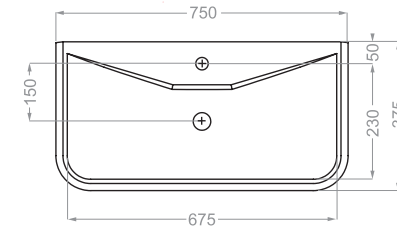

Technical Information (mm)

FLORA 50 Depth : 120

Technical Information (mm)

FLORA 60 Depth :130

Technical Information (mm)

Depth :105

Technical Information (mm)

GRAVITY 60 Depth :120

Technical Information (mm)

GRAVITY 75 Depth :105

Technical Information (mm)

HELIA 65 Depth :130

HELIA 75 Depth :135

Technical Information (mm)

Technical Information (mm)

LIUNA 50 Depth : 100

Technical Information (mm)

LIUNA 65 Depth :115

LIUNA 75 Depth :115

Technical Information (mm)

Depth :105

Technical Information (mm)

Depth :130

Technical Information (mm)