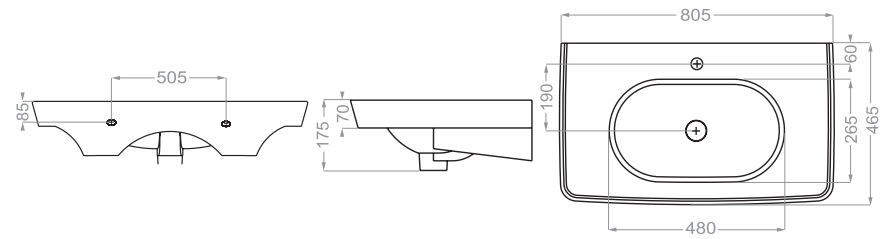

Technical Information (mm)

LIUNA 65 Depth :115

LIUNA 75 Depth :115

Technical Information (mm)

Depth :105

Technical Information (mm)

Depth :130

Technical Information (mm)

Depth :95

Technical Information (mm)

Depth :120

Technical Information (mm)

Depth:100

Technical Information (mm)

Depth :95

Technical Information (mm)