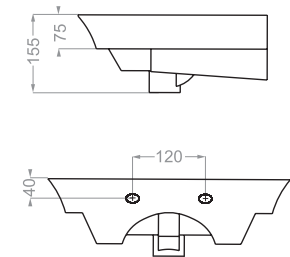

Technical Information (mm)

FLORA 50 Depth : 120

Technical Information (mm)

FLORA 60 Depth :130

Technical Information (mm)

Depth :105

Technical Information (mm)

GRAVITY 60 Depth :120

Technical Information (mm)

GRAVITY 75 Depth :105

Technical Information (mm)

HELIA 65 Depth :130

HELIA 75 Depth :135

Technical Information (mm)

Technical Information (mm)

LIUNA 50 Depth : 100

Technical Information (mm)

LIUNA 65 Depth :115

LIUNA 75 Depth :115

Technical Information (mm)

Depth :105

Technical Information (mm)

Depth :130

Technical Information (mm)

Depth :95

Technical Information (mm)

Depth :120

Technical Information (mm)

Depth:100

Technical Information (mm)

Depth :95

Technical Information (mm)