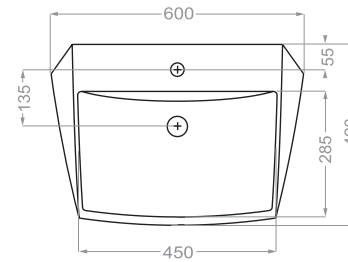

Technical Information (mm)

GRAVITY 75 Depth :105

Technical Information (mm)

HELIA 65 Depth :130

HELIA 75 Depth :135

Technical Information (mm)

Technical Information (mm)

LIUNA 50 Depth : 100

Technical Information (mm)

LIUNA 65 Depth :115

LIUNA 75 Depth :115

Technical Information (mm)

Depth :105

Technical Information (mm)

Depth :130

Technical Information (mm)

Depth :95

Technical Information (mm)

Depth :120

Technical Information (mm)

Depth:100

Technical Information (mm)

Depth :95

Technical Information (mm)