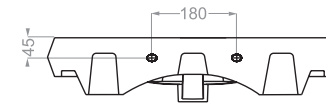

Technical Information (mm)

FLORA 50 Depth : 120

Technical Information (mm)

FLORA 60 Depth :130

Technical Information (mm)

Depth :105

Technical Information (mm)

GRAVITY 60 Depth :120

Technical Information (mm)

GRAVITY 75 Depth :105

Technical Information (mm)

HELIA 65 Depth :130

HELIA 75 Depth :135

Technical Information (mm)

Technical Information (mm)

LIUNA 50 Depth : 100