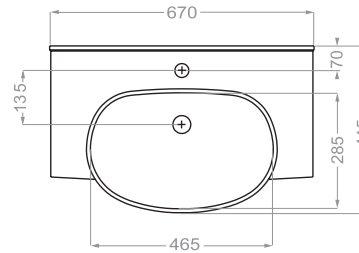

Technical Information (mm)

GRAVITY 75 Depth :105

Technical Information (mm)

HELIA 65 Depth :130

HELIA 75 Depth :135

Technical Information (mm)

Technical Information (mm)

LIUNA 50 Depth : 100

Technical Information (mm)

LIUNA 65 Depth :115

LIUNA 75 Depth :115

Technical Information (mm)

Depth :105

Technical Information (mm)

Depth :130

Technical Information (mm)

Depth :95

Technical Information (mm)

Depth :120

Technical Information (mm)

Depth:100

Technical Information (mm)

Depth :95

Technical Information (mm)

OPAL 55 Depth :125

Technical Information (mm)

OPAL 60 Depth : 120

Technical Information (mm)

Depth :130

پارمیس | PARMIS 
SEMI COUNTERTOP

Technical Information (mm)

Technical Information (mm)