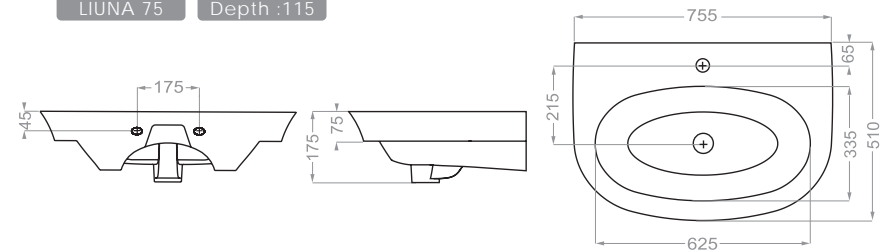

Technical Information (mm)

FLORA 50 Depth : 120

Technical Information (mm)

FLORA 60 Depth :130

Technical Information (mm)

Depth :105

Technical Information (mm)

GRAVITY 60 Depth :120

Technical Information (mm)

GRAVITY 75 Depth :105

Technical Information (mm)

HELIA 65 Depth :130

HELIA 75 Depth :135

Technical Information (mm)

Technical Information (mm)

LIUNA 50 Depth : 100

Technical Information (mm)

LIUNA 65 Depth :115

LIUNA 75 Depth :115

Technical Information (mm)

Depth :105

Technical Information (mm)

Depth :130

Technical Information (mm)