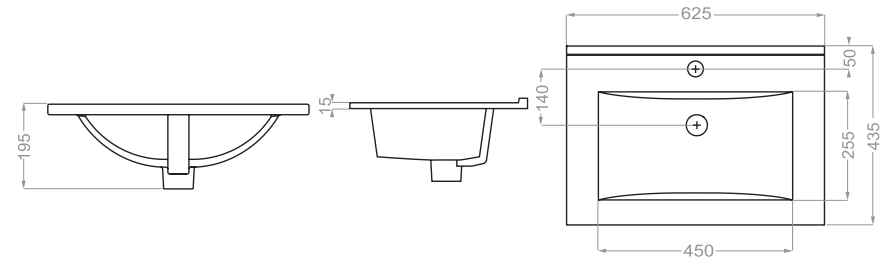

Technical Information (mm)

FLORA 50 Depth : 120

Technical Information (mm)

FLORA 60 Depth :130

Technical Information (mm)

Depth :105

Technical Information (mm)

GRAVITY 60 Depth :120

Technical Information (mm)

GRAVITY 75 Depth :105

Technical Information (mm)

HELIA 65 Depth :130

HELIA 75 Depth :135

Technical Information (mm)

Technical Information (mm)

LIUNA 50 Depth : 100

Technical Information (mm)

LIUNA 65 Depth :115

LIUNA 75 Depth :115

Technical Information (mm)

Depth :105

Technical Information (mm)

Depth :130

Technical Information (mm)