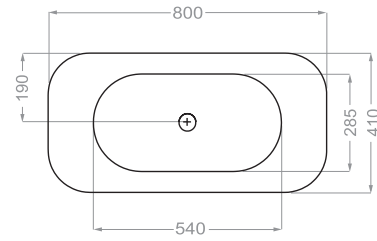

Technical Information (mm)

FLORA 50 Depth : 120

Technical Information (mm)

FLORA 60 Depth :130

Technical Information (mm)

Depth :105

Technical Information (mm)

GRAVITY 60 Depth :120

Technical Information (mm)

GRAVITY 75 Depth :105

Technical Information (mm)

HELIA 65 Depth :130

HELIA 75 Depth :135

Technical Information (mm)

Technical Information (mm)

LIUNA 50 Depth : 100

Technical Information (mm)

LIUNA 65 Depth :115

LIUNA 75 Depth :115

Technical Information (mm)

Depth :105

Technical Information (mm)

Depth :130

Technical Information (mm)

Depth :95

Technical Information (mm)

Depth :120

Technical Information (mm)

Depth:100

Technical Information (mm)

Depth :95

Technical Information (mm)