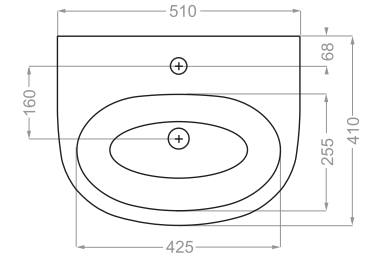

Technical Information (mm)

FLORA 50 Depth : 120

Technical Information (mm)

FLORA 60 Depth :130

Technical Information (mm)

Depth :105

Technical Information (mm)

GRAVITY 60 Depth :120

Technical Information (mm)

GRAVITY 75 Depth :105

Technical Information (mm)

HELIA 65 Depth :130

HELIA 75 Depth :135

Technical Information (mm)

Technical Information (mm)

LIUNA 50 Depth : 100

Technical Information (mm)

LIUNA 65 Depth :115

LIUNA 75 Depth :115

Technical Information (mm)

Depth :105

Technical Information (mm)

Depth :130

Technical Information (mm)