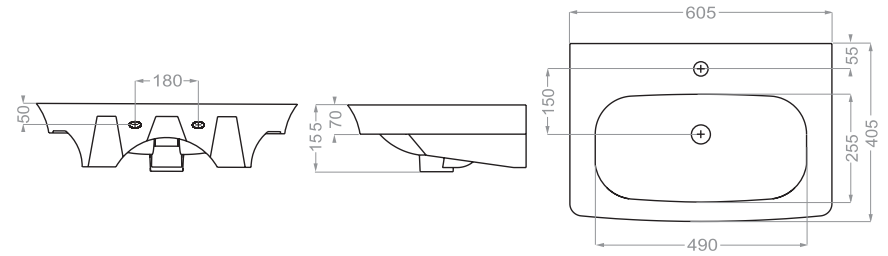

Technical Information (mm)

GRAVITY 75 Depth :105

Technical Information (mm)

HELIA 65 Depth :130

HELIA 75 Depth :135

Technical Information (mm)

Technical Information (mm)

LIUNA 50 Depth : 100

Technical Information (mm)

LIUNA 65 Depth :115

LIUNA 75 Depth :115

Technical Information (mm)

Depth :105

Technical Information (mm)

Depth :130

Technical Information (mm)

Depth :95

Technical Information (mm)

Depth :120

Technical Information (mm)

Depth:100

Technical Information (mm)

Depth :95

Technical Information (mm)