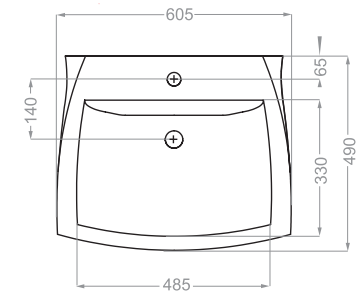

Technical Information (mm)

OPAL 60 Depth : 120