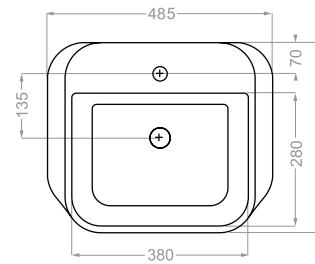

Technical Information (mm)

LIUNA 65 Depth :115

LIUNA 75 Depth :115

Technical Information (mm)

Depth :105

Technical Information (mm)

Depth :130

Technical Information (mm)

Depth :95

Technical Information (mm)

Depth :120

Technical Information (mm)

Depth:100

Technical Information (mm)

Depth :95

Technical Information (mm)

OPAL 55 Depth :125

Technical Information (mm)

OPAL 60 Depth : 120

Technical Information (mm)

Depth :130

پارمیس | PARMIS 
SEMI COUNTERTOP

Technical Information (mm)

Technical Information (mm)

Depth :115

Technical Information (mm)

Depth : 110

Technical Information (mm)

Depth :90

Technical Information (mm)

Depth :120

Technical Information (mm)