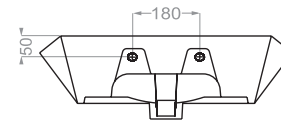

Technical Information (mm)

GRAVITY 75 Depth :105

Technical Information (mm)

HELIA 65 Depth :130

HELIA 75 Depth :135

Technical Information (mm)

Technical Information (mm)

LIUNA 50 Depth : 100

Technical Information (mm)

LIUNA 65 Depth :115

LIUNA 75 Depth :115

Technical Information (mm)

Depth :105

Technical Information (mm)

Depth :130

Technical Information (mm)