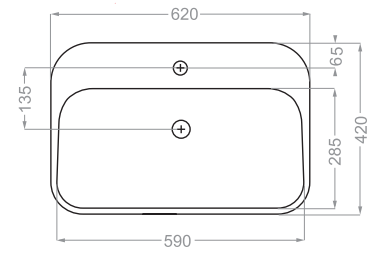

Depth :115

Technical Information (mm)

DORNA 70 Depth : 115

DORNA 100

Technical Information (mm)

Depth :110

Technical Information (mm)

Depth :105

Technical Information (mm)

FLORA 50 Depth : 120

Technical Information (mm)

FLORA 60 Depth :130

Technical Information (mm)

Depth :105

Technical Information (mm)

GRAVITY 60 Depth :120

Technical Information (mm)

GRAVITY 75 Depth :105

Technical Information (mm)

HELIA 65 Depth :130

HELIA 75 Depth :135

Technical Information (mm)

Technical Information (mm)

LIUNA 50 Depth : 100

Technical Information (mm)

LIUNA 65 Depth :115

LIUNA 75 Depth :115

Technical Information (mm)

Depth :105

Technical Information (mm)

Depth :130

Technical Information (mm)