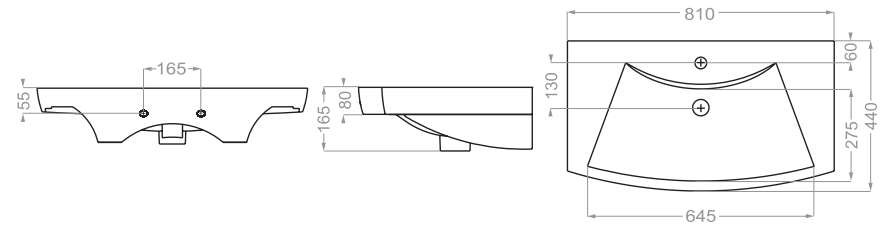

Technical Information (mm)

Depth : 110