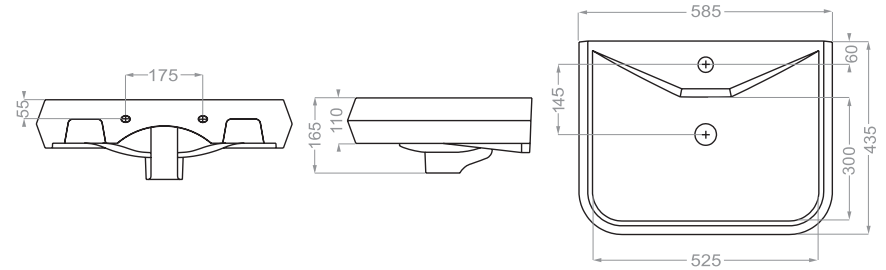

Technical Information (mm)

FLORA 50 Depth : 120

Technical Information (mm)

FLORA 60 Depth :130

Technical Information (mm)

Depth :105

Technical Information (mm)

GRAVITY 60 Depth :120

Technical Information (mm)

GRAVITY 75 Depth :105

Technical Information (mm)

HELIA 65 Depth :130

HELIA 75 Depth :135

Technical Information (mm)

Technical Information (mm)

LIUNA 50 Depth : 100

Technical Information (mm)

LIUNA 65 Depth :115

LIUNA 75 Depth :115

Technical Information (mm)

Depth :105

Technical Information (mm)

Depth :130

Technical Information (mm)