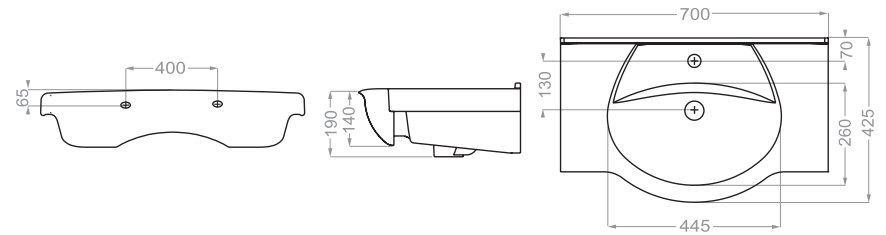

Depth :115

Technical Information (mm)

DORNA 70 Depth : 115

DORNA 100

Technical Information (mm)

Depth :110

Technical Information (mm)

Depth :105