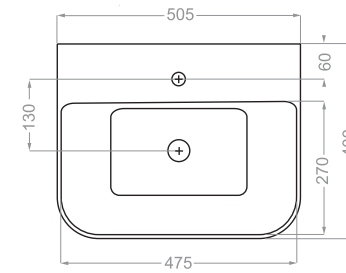

Technical Information (mm)

LIUNA 65 Depth :115

LIUNA 75 Depth :115

Technical Information (mm)

Depth :105

Technical Information (mm)

Depth :130

Technical Information (mm)

Depth :95

Technical Information (mm)

Depth :120

Technical Information (mm)

Depth:100

Technical Information (mm)

Depth :95

Technical Information (mm)

Depth :115

Technical Information (mm)

Depth : 110

Technical Information (mm)

Depth :90

Technical Information (mm)

Depth :120

Technical Information (mm)

UNIQUE 50 Depth :95

Technical Information (mm)

UNIQUE 70 Depth : 100

ویکتوریا | VICTORIA
SEMI COUNTERTOP 

Technical Information (mm)

VICTORIA 60 Depth : 130

VICTORIA 87 Depth : 130

Technical Information (mm)