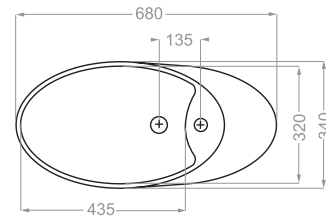

Depth :115

Technical Information (mm)

DORNA 70 Depth : 115

DORNA 100

Technical Information (mm)

Depth :110

Technical Information (mm)

Depth :105

Technical Information (mm)

FLORA 50 Depth : 120

Technical Information (mm)

FLORA 60 Depth :130

Technical Information (mm)

Depth :105

Technical Information (mm)

GRAVITY 60 Depth :120