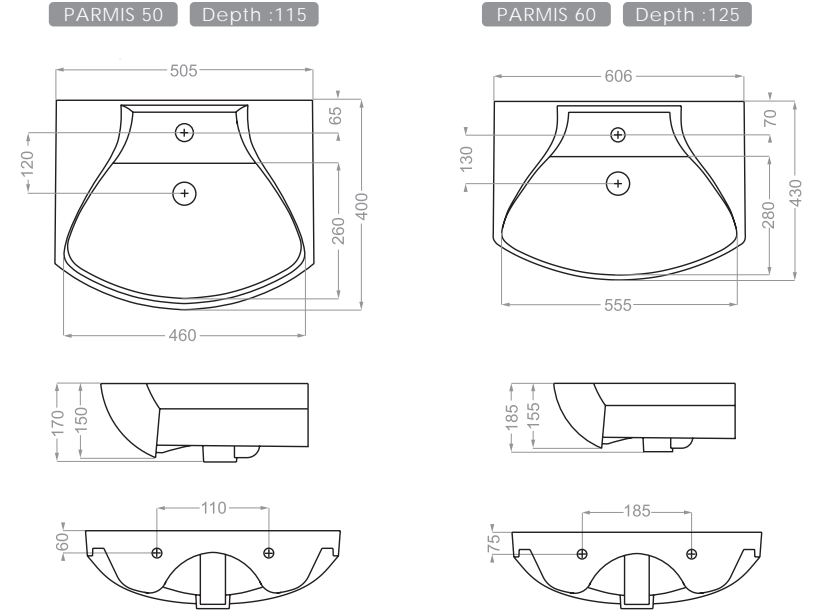

Technical Information (mm)

LIUNA 65 Depth :115

LIUNA 75 Depth :115

Technical Information (mm)

Depth :105

Technical Information (mm)

Depth :130

Technical Information (mm)

Depth :95

Technical Information (mm)

Depth :120

Technical Information (mm)

Depth:100

Technical Information (mm)

Depth :95

Technical Information (mm)

OPAL 55 Depth :125

Technical Information (mm)

OPAL 60 Depth : 120

Technical Information (mm)

Depth :130

پارمیس | PARMIS 
SEMI COUNTERTOP

Technical Information (mm)

Technical Information (mm)

Depth :115

Technical Information (mm)

Depth : 110

Technical Information (mm)

Depth :90

Technical Information (mm)

Depth :120

Technical Information (mm)